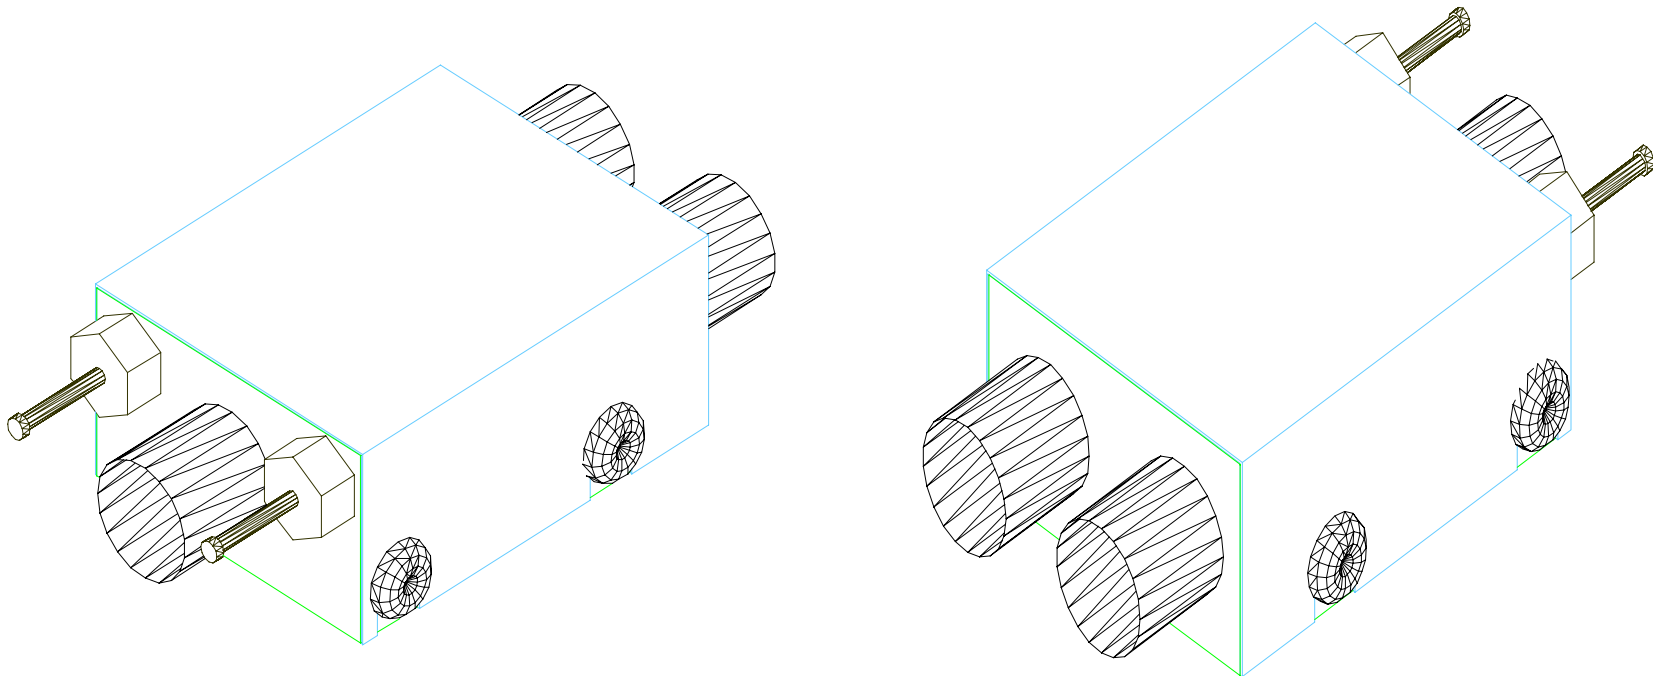

TLC's Mini MMW Module Housings

Three-connector version for

Coupler, dividers, active MMIC circuit (mixers) modules, etc

Dimensions (without connectors lengths): Length = 0.982" Width = 0.75" Height 0.42"